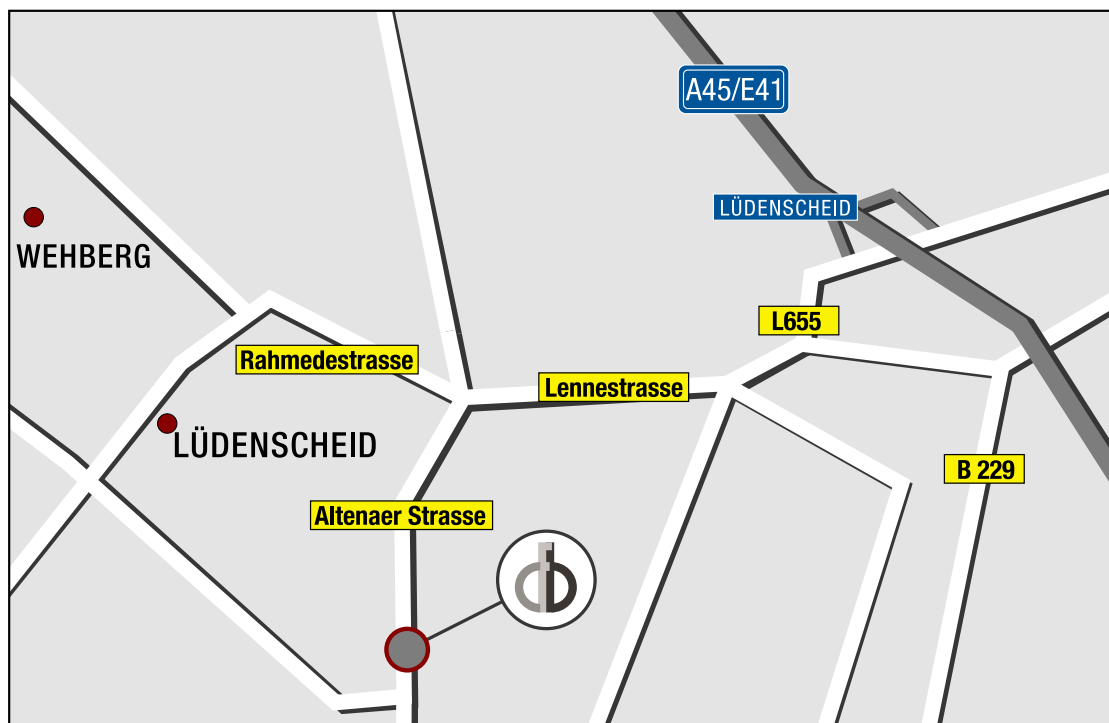

## DIRECTIONS TO LÜDENSCHIED

Chemische Fabrik Berg GmbH, Altenaer Str. 23, 58507 Lüdenscheid

Your destination:

- Autobahn A45 takes you to Lüdenscheid from north and south
- take Lüdenscheid Exit
- from south: turn right into Bunscheider Strasse  
from north: turn right into Bunscheider Strasse
- turn right into Werdohler Landstrasse
- turn right into Lennestrasse which continues as Rahmedestrasse
- turn left into Altenaer Strasse