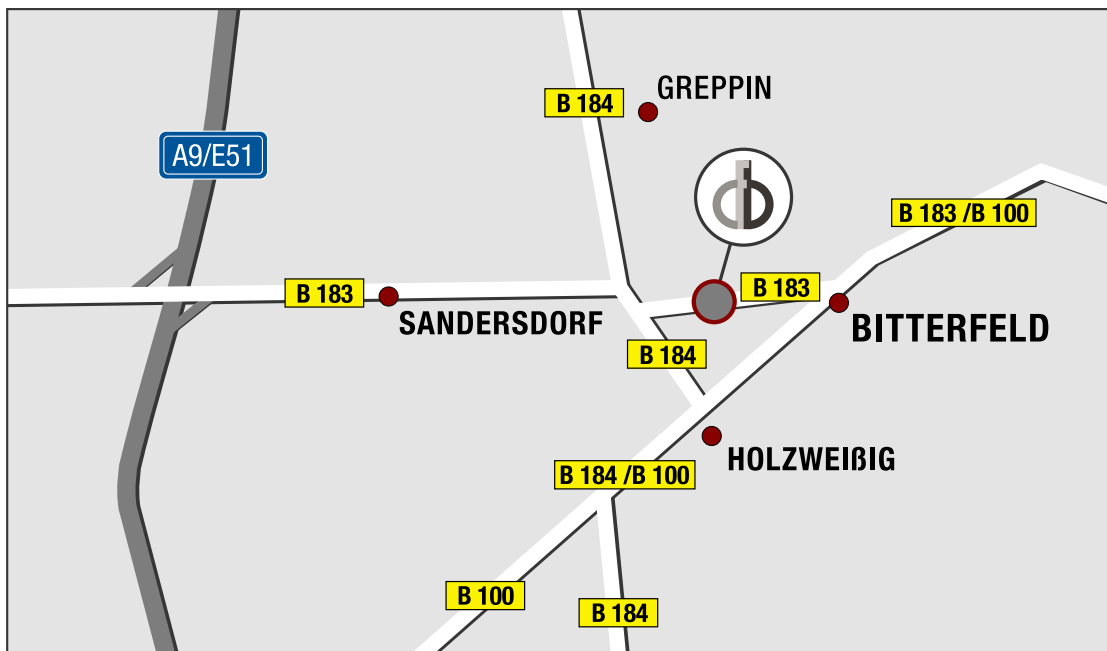

## DIRECTIONS TO BITTERFELD

Chemische Fabrik Berg GmbH, Mainthalstr. 3, 06749 Bitterfeld

Your destination:

- Take Autobahn A9 to get to Bitterfeld.
- Coming from the south, exit A9 at the Halle / Bitterfeld exit, then
- turn right into B100, Bitterfelder Strasse
- turn left into B184, Leipziger Strasse
- turn right into Zörbigerstrasse
- turn right into Rudolph-Glauber Strasse (Main Entrance of P-D Chemie Park Bitterfeld-Wolfen, Area E)
- turn left into Mainthalstrasse